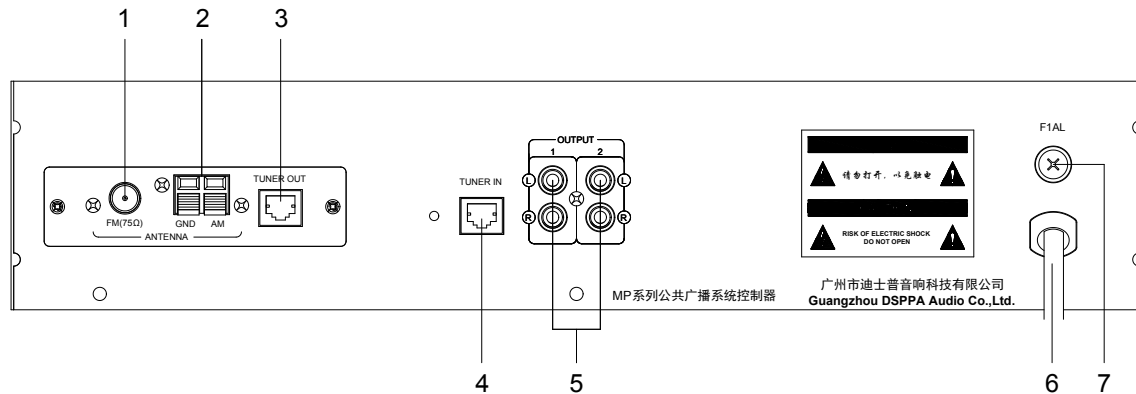

REAR PANEL

1 FM antenna jack	5 Output jack
2 AM antenna jack	6 AC power cord
3 Tuner module signal output	7 AC Power fuse
4 Tuner signal input