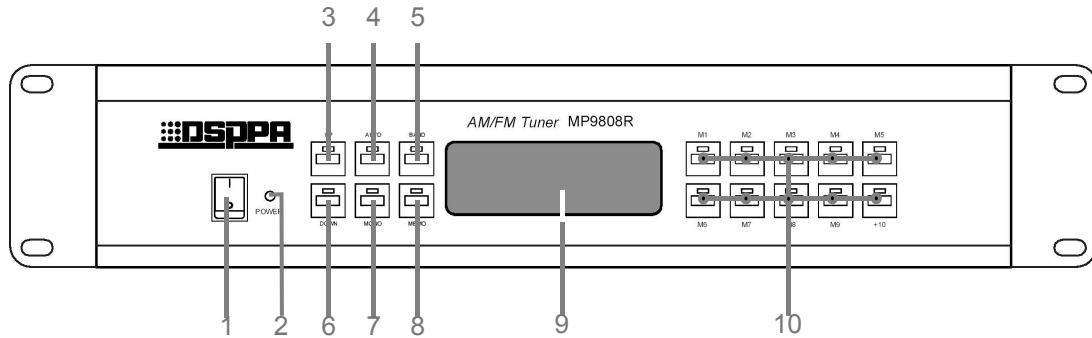

MP9808R PA System Digital AM/FM Tuner

Features

- Digital tuner with MPU control.VFD display;
- Touch key and VFD display;
- 40 memories for each AM & FM;;
- Auto save with auto station search;
- Level meter for audio output;
- Memory function after power off;
- Tuner in module design, which can be separated from the main unit to place at a position for better reception of the signal.

Specification

Band	FM	87.0MHz-108.0MHz
	AM	522kHz-1620kHz
Sensitivity	FM	26dB μ
	AM	52dB μ
S/N	FM	Mono 76dB, Stereo 70dB
	AM	40dB
Freq. Step	FM	50kHz
	AM	9kHz
MF	FM	10.7MHz
	AM	450kHz
Output level	0dBV	
Protection	AC fuse	
Power Requirement	AC220V/50Hz	
Outer Dimensions (mm)	(L×W×H) 555×455×185	
Machine Dimension (mm)	(L×W×H) 483×378×88	
Gross weight	8.2kg	
Net weight	6.5kg	

FRONT PANEL

- | | |
|--|-------------------------|
| 1 Power switch (is power on and the “power indicator” is on) | 6 Down search key |
| 2 Power indicator | 7 Mono/Stereo shift key |
| 3 Up search key | 8 Memory key |
| 4 Auto search key | 9 Display screen |
| 5 Band shift key | 10 Digital keys |

REAR PANEL

- | | |
|------------------------------|-----------------|
| 1 FM antenna jack | 5 Output jack |
| 2 AM antenna jack | 6 AC power cord |
| 3 Tuner module signal output | 7 AC Power fuse |
| 4 Tuner signal input | |