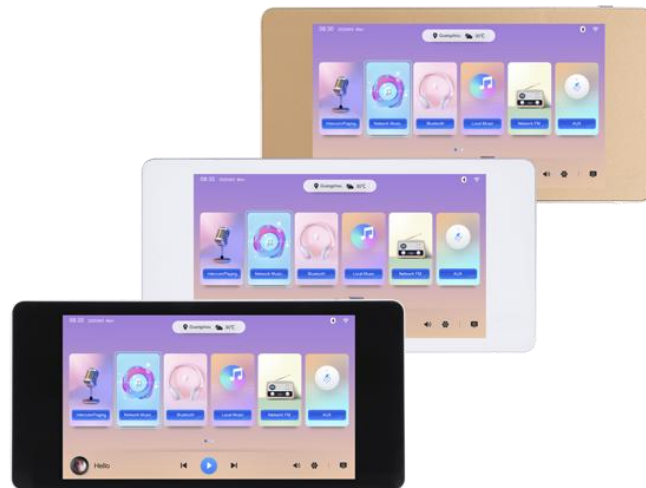

DM838II 2×20W Stereo Network Music Amplifier

Features

- Compatible with QQ Music, Kugou Music and other popular third-party music APPs.
- Support abundant audio sources: Network Music, Local Music, Network Radio, Bluetooth and AUX.
- Support mobile push: AirPlay/DLNA/Qplay.
- With independent timing function, and power-off memory function.
- Support intercom and call functions, intercom and call between devices.
- Support doorbell linkage function.
- Support RS485 interface and I/O trigger functions.
- With Control X, an exclusive mobile control APP.
- Built-in high-performance Hi-Fi digital amplifier, 2.1 bass signal output for connection to external active subwoofer.
- Built-in SigmaDSP audio processor for various sound effects and dynamic spectrum display; compliance with the "Auditory Weber's Law", a unique exponential volume adjustment technology adapted to the listening characteristics of human ears.
- Support multiple audio formats: MP3, WAV, APE, FLAC, ACC, OGG, etc.
- 5.5" TFT HD display screen, condenser full-screen touch operation, for clear display and precise control.
- Unique and simple appearance design.

Description

DM838II Stereo Network Music Amplifier is an intelligent mini amplifier with 5.5" TFT capacitance touch screen. It can display functions very clearly and have accurate control. It has abundant audio source such as Bluetooth, AUX input, Network radio, Network music, Local music.

With built-in SigmaDSP audio processor, it can achieve a variety of sound selection and dynamic spectrum display, which is suitable for small venues like apartment, office room, retail shops, and etc.